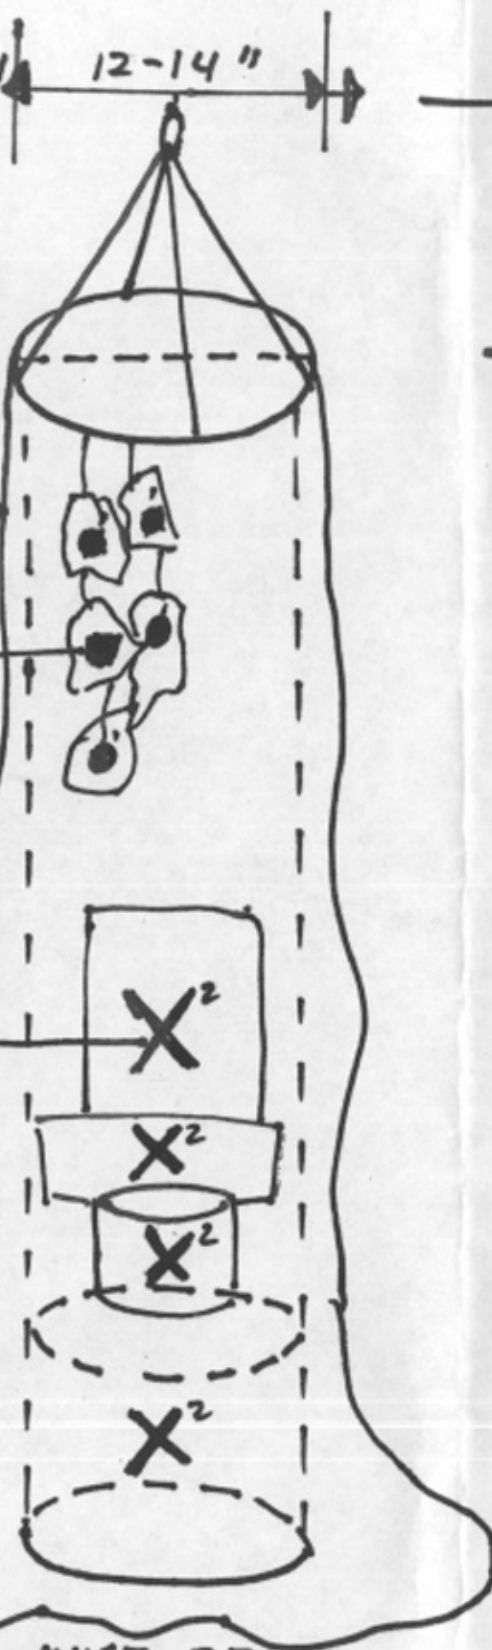

12-14" EMBROIDERY HOOP OR OTHER ROUND MATERIAL (CAN BE IN VIEW, OR CONCEAL)

12-14"

"VEIL"

ITEMS CAN HANG FROM HOOPS AS "VEIL"

OBJECTS STACKED FROM FLOOR UP TO CREATE "PILLAR" UNDER "VEIL"

12-14"

(ROUND HOOP IS CONCEALED)

OPENING + HOLES ALLOWED

↑ VEIL MUST TOUCH FLOOR SOMEWHERE!

MUST BE 30" MAX. WIDTH AT BOTTOM

(VEIL MUST TOUCH FLOOR SOMEWHERE AT BOTTOM)